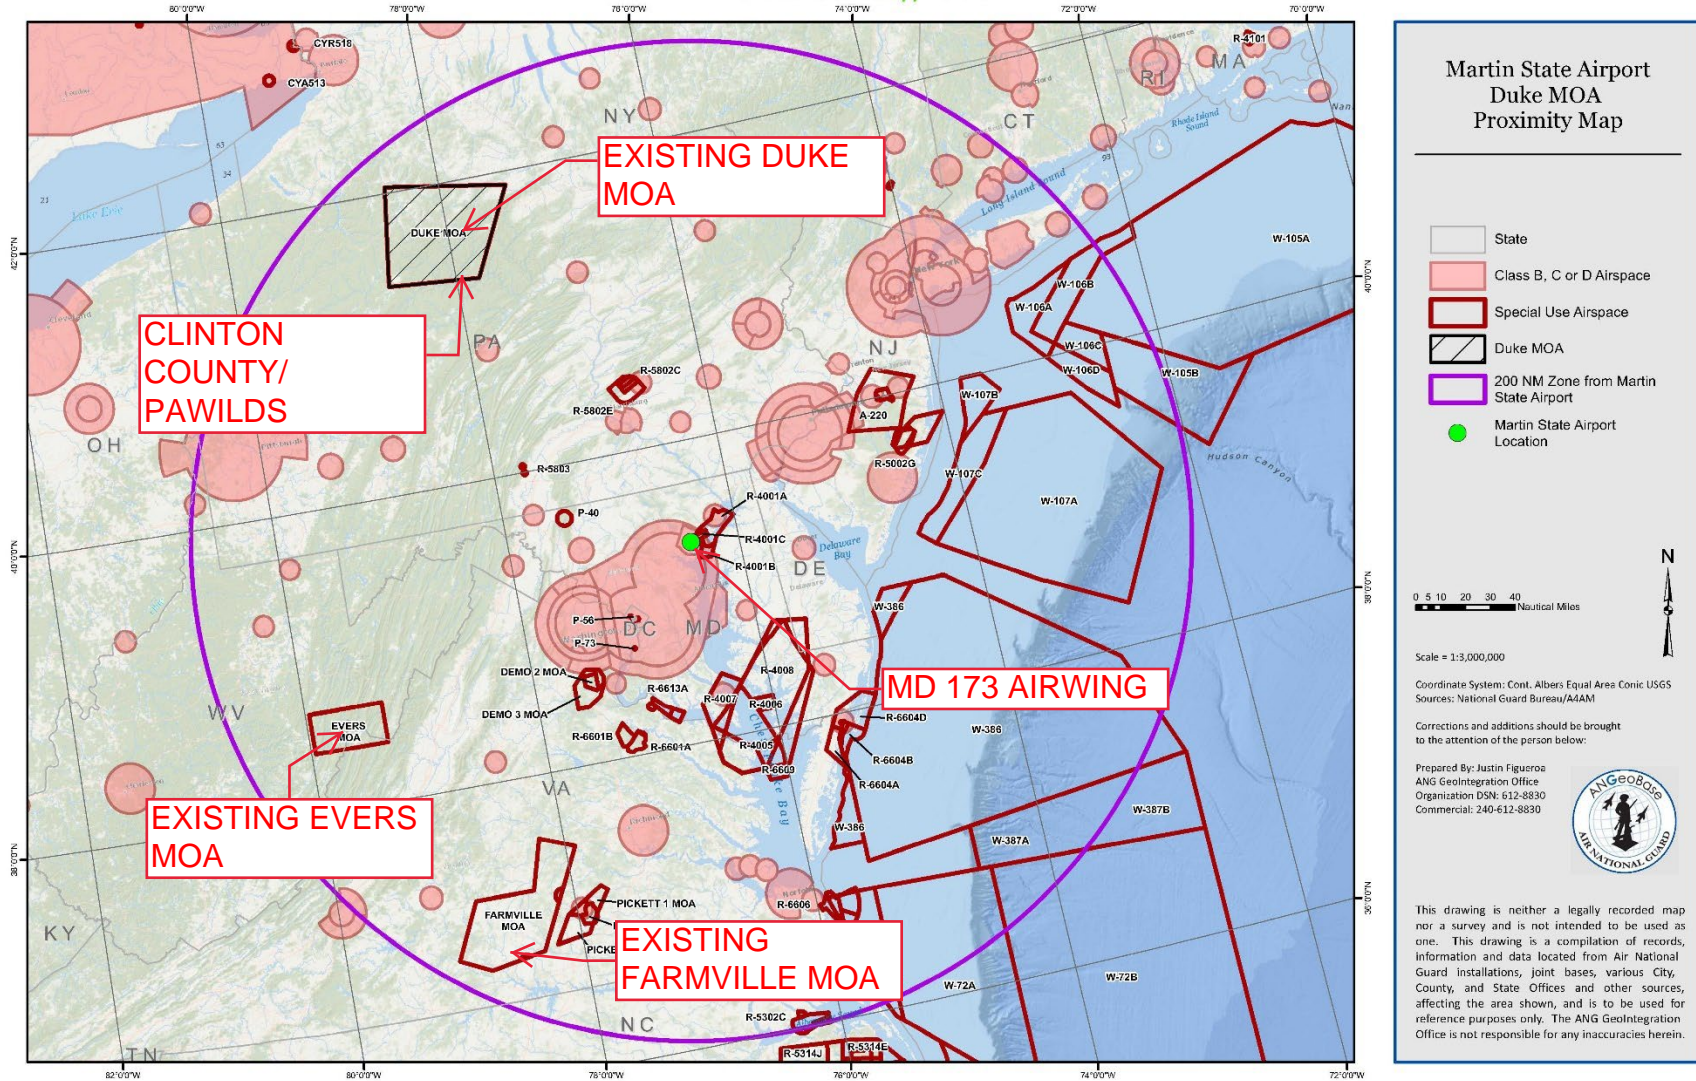

UNCLASSIFIED//FOUO

Figure 2-6. Airspace within 200 NM of the Martin State Airport