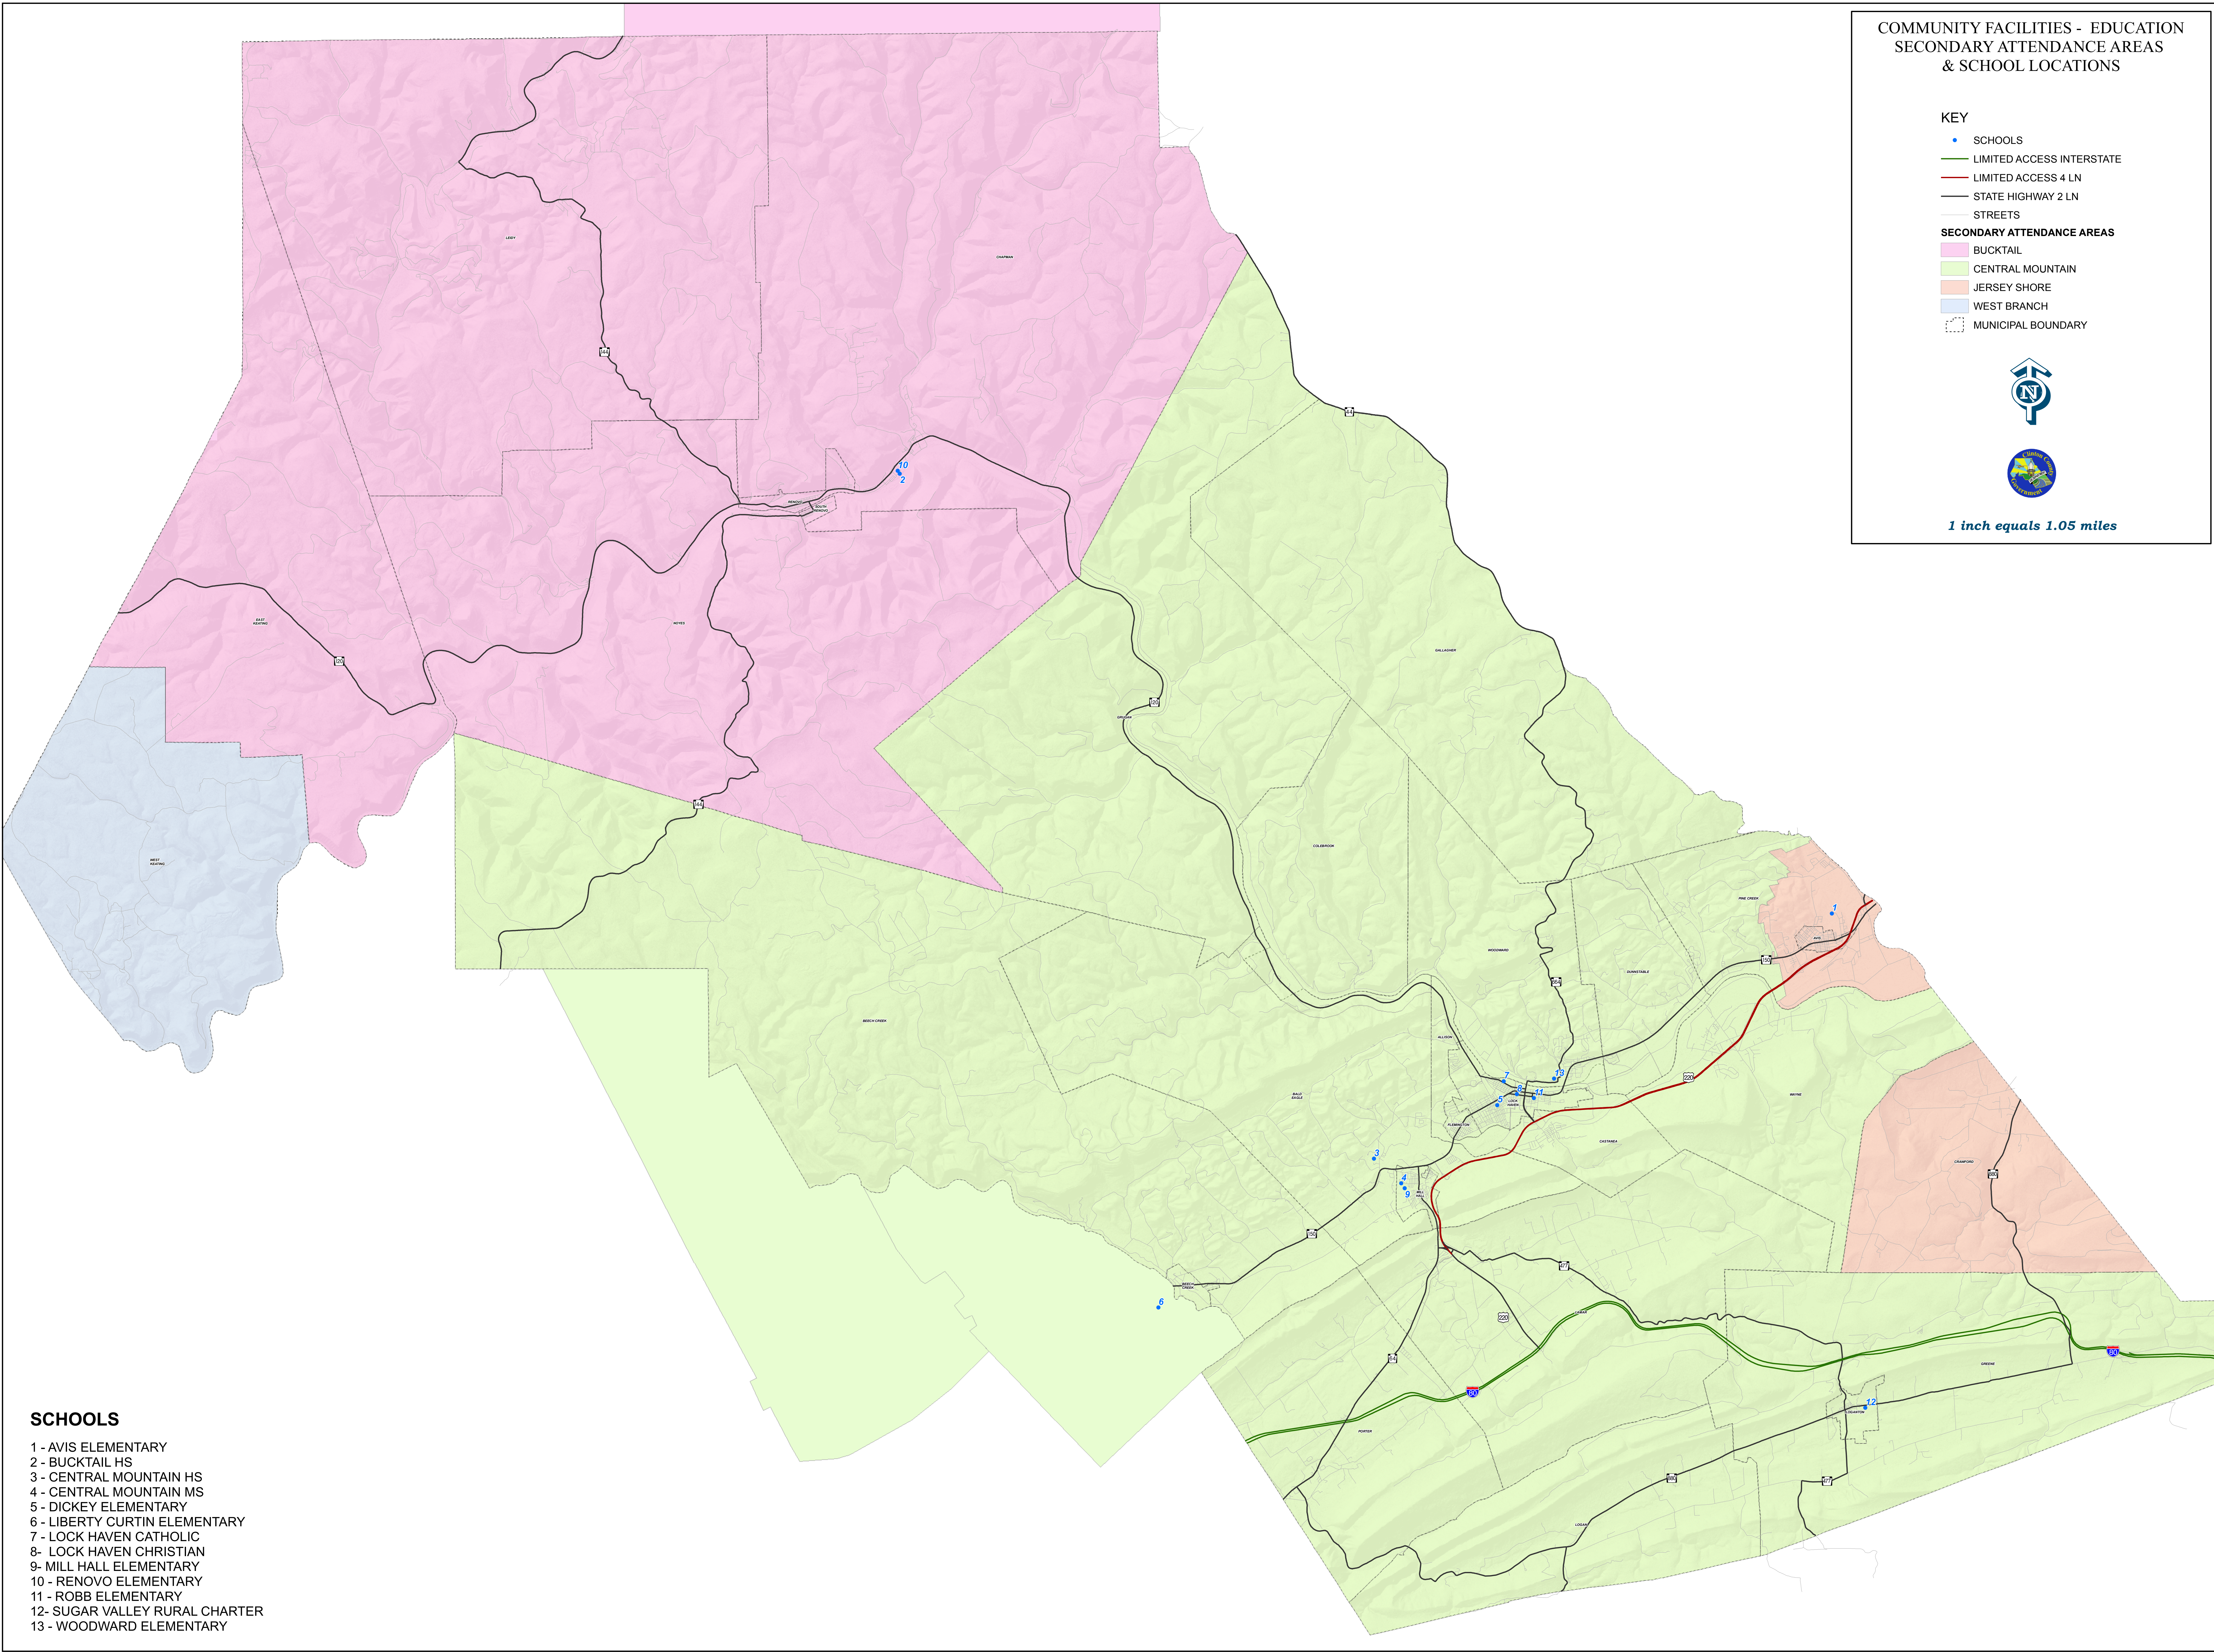

COMMUNITY FACILITIES - EDUCATION  
 SECONDARY ATTENDANCE AREAS  
 & SCHOOL LOCATIONS

KEY

- SCHOOLS
- LIMITED ACCESS INTERSTATE
- LIMITED ACCESS 4 LN
- STATE HIGHWAY 2 LN
- STREETS
- SECONDARY ATTENDANCE AREAS**
- BUCKTAIL
- CENTRAL MOUNTAIN
- JERSEY SHORE
- WEST BRANCH
- MUNICIPAL BOUNDARY

1 inch equals 1.05 miles

**SCHOOLS**

- 1 - AVIS ELEMENTARY
- 2 - BUCKTAIL HS
- 3 - CENTRAL MOUNTAIN HS
- 4 - CENTRAL MOUNTAIN MS
- 5 - DICKEY ELEMENTARY
- 6 - LIBERTY CURTIN ELEMENTARY
- 7 - LOCK HAVEN CATHOLIC
- 8 - LOCK HAVEN CHRISTIAN
- 9 - MILL HALL ELEMENTARY
- 10 - RENOV O ELEMENTARY
- 11 - ROBB ELEMENTARY
- 12 - SUGAR VALLEY RURAL CHARTER
- 13 - WOODWARD ELEMENTARY